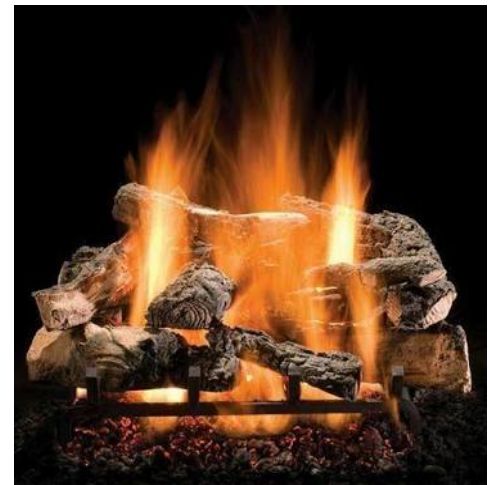

### 5) CASCADE CHAR STACK

NA/LP 18"24"30". INCLUDES REMOTE

**\$1,674-\$1,711**

*"Your Ash Is Mine!"*

**6) WINDSOR**  
**PREMIUM PINE**

NA/LP 18"24"30". INCLUDES REMOTE

**\$1,472-\$1,583**

**7) RUSTIC TIMBERS**

NA/LP 21"24"30". INCLUDES REMOTE

**\$1,753-\$1,914**

**8) MAGNIFICENT SPLIT**  
**OAK**

NA/LP 21"24"30". INCLUDES REMOTE

**\$1,180-\$1,306**

*"Your Ash Is Mine!"*

**9) MAGNIFICENT  
CHARRED**

NA/LP 18"24"30". INCLUDES REMOTE