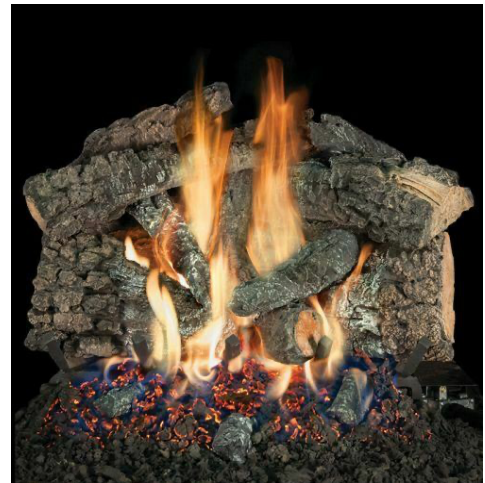

### 2) BEDFORD CHAR

NA/LP 18"24"30". INCLUDES REMOTE

**\$1,568-\$1,687**

*"Your Ash Is Mine!"*

### 3) ELEGANT CHARRED SPLIT OAK

NA/LP 18"24"30". INCLUDES REMOTE

**\$1,465-\$1,584**